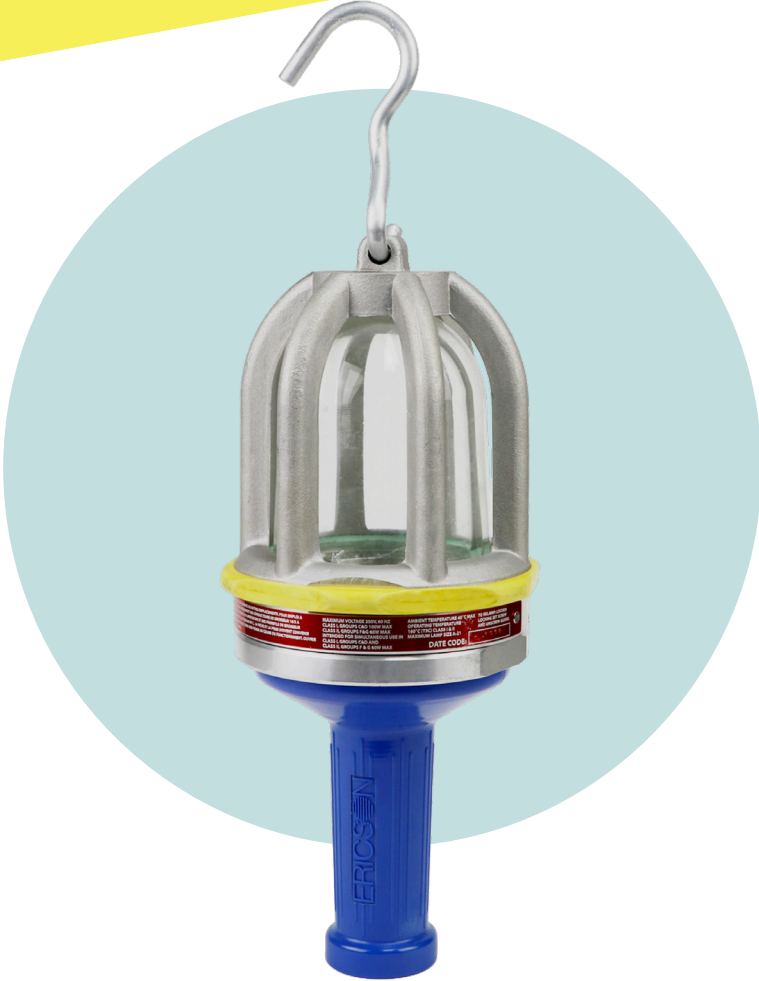

2600 Series Hazardous Location Handlamp

Standard Features:

- cETLus listed
- Class I & II Div 1 & 2, Groups C, D, F & G
- NEMA 4X Rated, and Wet location rated
- Copper-free, cast aluminum, anti-spark guard
- High-impact tempered borosilicate glass globe
- Heat, chemical and impact resistant, glass reinforced handle
- Cord restraint seal system provides flex and water resistance
- Accommodates #16/3 to #14/3 in various types of cord jackets
- Hand lamps are available in 25, 50 and 100 ft. cord lengths
- -20°C to 40°C Ambient

Unique Features:

Heavy duty, copper-free, cast aluminum guard.

Rubber bumper protects case.

Enclosed rated LED Lamp.

Non-conductive, high-impact glass reinforced handle.

Selection Guide:

Part Number	Electrical Rating	Wattage	Cord Length / Cord Type	Bulb Type	Plug	Low Voltage	LV Transformer
2600-LED*	120VAC	10 watts	None, Hand Lamp Only	LED	None	No	n/a
2600-LED-L*	12VAC	7.3 watts	None, Hand Lamp Only	LED	None	Yes	External
2625-LED*	120VAC	10 watts	25 ft. / #14/3 SOOW	LED	NEMA 5-15	No	n/a
2625-LED-L*	12VAC	7.3 watts	25 ft. / #14/3 SOOW	LED	NEMA 5-15	Yes	External
2625-LED-XP*	120VAC	10 watts	25 ft. / #14/3 SOOW	LED	Explosion Proof 5-15 Style	No	n/a
2650-LED*	120VAC	10 watts	50 ft. / #14/3 SOOW	LED	NEMA 5-15	No	n/a
2650-LED-L*	12VAC	7.3 watts	50 ft. / #14/3 SOOW	LED	NEMA 5-15	Yes	External
2650-LED-XP*	120VAC	10 watts	50 ft. / #14/3 SOOW	LED	Explosion Proof 5-15 Style	No	n/a
26100-LED*	120VAC	10 watts	100 ft. / #14/3 SOOW	LED	NEMA 5-15	No	n/a
26100-LED-L*	12VAC	7.3 watts	100 ft. / #14/3 SOOW	LED	NEMA 5-15	Yes	External
26100-LED-XP*	120VAC	10 watts	100 ft. / #14/3 SOOW	LED	Explosion Proof 5-15 Style	No	n/a
1926-12A-LED-L	120VAC	7.3 watts	25 ft. / #14/3 SOOW	LED	NEMA 5-15	Yes	Inline 30VA
1926-12B-LED-L	120VAC	7.3 watts	50 ft. / #14/3 SOOW	LED	NEMA 5-15	Yes	Inline 30VA