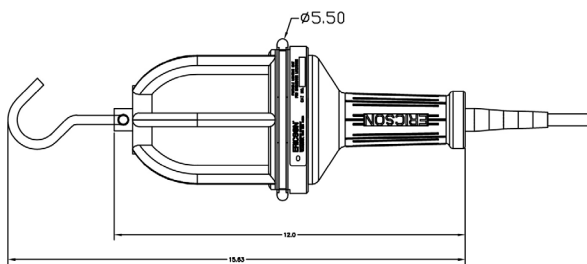

* cETLus Listed

**Other hazardous location, plug and receptacle configurations available.

1940-12

1941-12

1941-12- C1D2

2600 Series Replacement Parts:

Part Number	Replacement Part	Image Reference
2603	Handle	A
2604	Cord strain relief kit	B
2605	Replacement base & Socket assembly	C
2607	Hook	D
2610	Guard & Globe Assembly	E
SLBLED-60	11 watt 120VAC LED Lamp	F
SLBLED-12	7.3 watt 12VAC LED Lamp	F

Product Specifications:

Related Products:

70N
Handlamp Series

SL HAZ
Class I, Div II Stringlight

1009
Class I, Div II,
Highbay/Flood

1007
Class I, Div I, Highbay

Ericson Manufacturing Company
4323 Hamann Parkway
Willoughby, OH 44094, USA