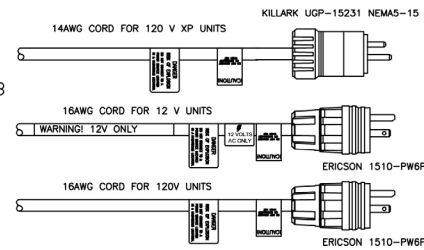

Part Number	Description	Cord length	Plug	Transformer	Receptacles	Circuit Breakers
1940-12	Portable transformer	6' 14/3 SOW yellow	NEMA 5-15	120V to 12V 200VA	2 NEMA 5-15 (12V)	2 Push to Reset
1940-12CF	Portable transformer	6' 14/3 SOW yellow	NEMA 5-15	120V to 12V 200VA	2 Non NEMA Crows Foot	2 Push to Reset
1941-12	Portable transformer	6' 14/3 SOW yellow	NEMA 5-15	120V to 12V 400VA	4 NEMA 5-15 (12V)	4 Push to Reset
1941-12CF	Portable transformer	6' 14/3 SOW yellow	NEMA 5-15	120V to 12V 400VA	4 Non NEMA Crows Foot	4 Push to Reset
1941-12-C1D2*	XP Portable transformer	6' 14/3 SOW yellow	Explosion Proof N5-15 Style**	120V to 12V 400VA	4 Killark UGRP-20231F**	None

* cETLus Listed

**Other hazardous location, plug and receptacle configurations available.

1940-12

1941-12

1941-12- C1D2

2600 Series Replacement Parts:

Part Number	Replacement Part	Image Reference
2603	Handle	A
2604	Cord strain relief kit	B
2605	Replacement base & Socket assembly	C
2607	Hook	D
2610	Guard & Globe Assembly	E
SLBLED-60	11 watt 120VAC LED Lamp	F
SLBLED-12	7.3 watt 12VAC LED Lamp	F

Product Specifications:

Related Products:

70N
Handlamp Series

SL HAZ
Class I, Div II Stringlight

1009
Class I, Div II,
Highbay/Flood

1007
Class I, Div I, Highbay

Ericson Manufacturing Company
4323 Hamann Parkway
Willoughby, OH 44094, USA